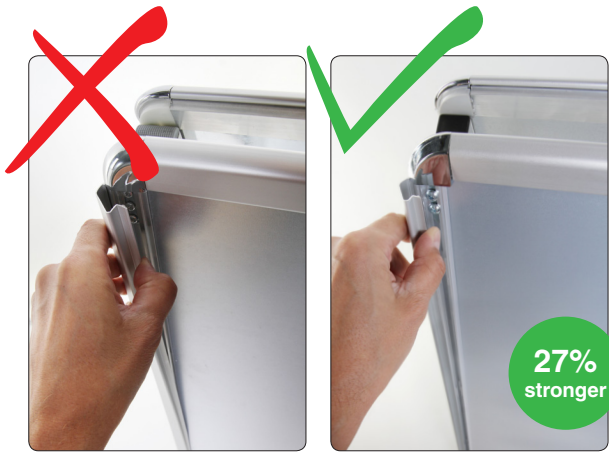

Better price does not mean better deal.

At the first sight you see two almost the same A-Boards.
Take a look a bit closer and see the difference.

Quality

Opening our 0.95mm wide profile works just great. You don't have to deal with undesirable profile twisting common with 0.75mm.

Solid and top quality 0.4mm metal backwall brings your A-Board long service life. You will see the difference also in stability compared to 0.25mm backwall.

The insufficient thickness of the backwall avoid deformations. With deformed backwall you risk injuries!

Bended strut due to everyday manipulation? This doesn't happen with our solid 2mm metal strut.

Usability

We produce all our outdoor A-Boards with the draining holes for better water drainage out of the A-Boards.