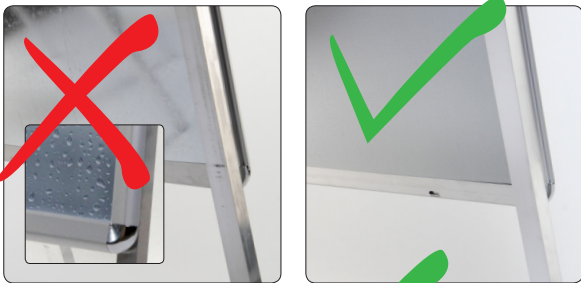

Solid and top quality 0.4mm metal backwall brings your A-Board long service life. You will see the difference also in stability compared to 0.25mm backwall.

The insufficient thickness of the backwall avoid deformations. With deformed backwall you risk injuries!

Bended strut due to everyday manipulation? This doesn't happen with our solid 2mm metal strut.

Usability

We produce all our outdoor A-Boards with the draining holes for better water drainage out of the A-Boards.