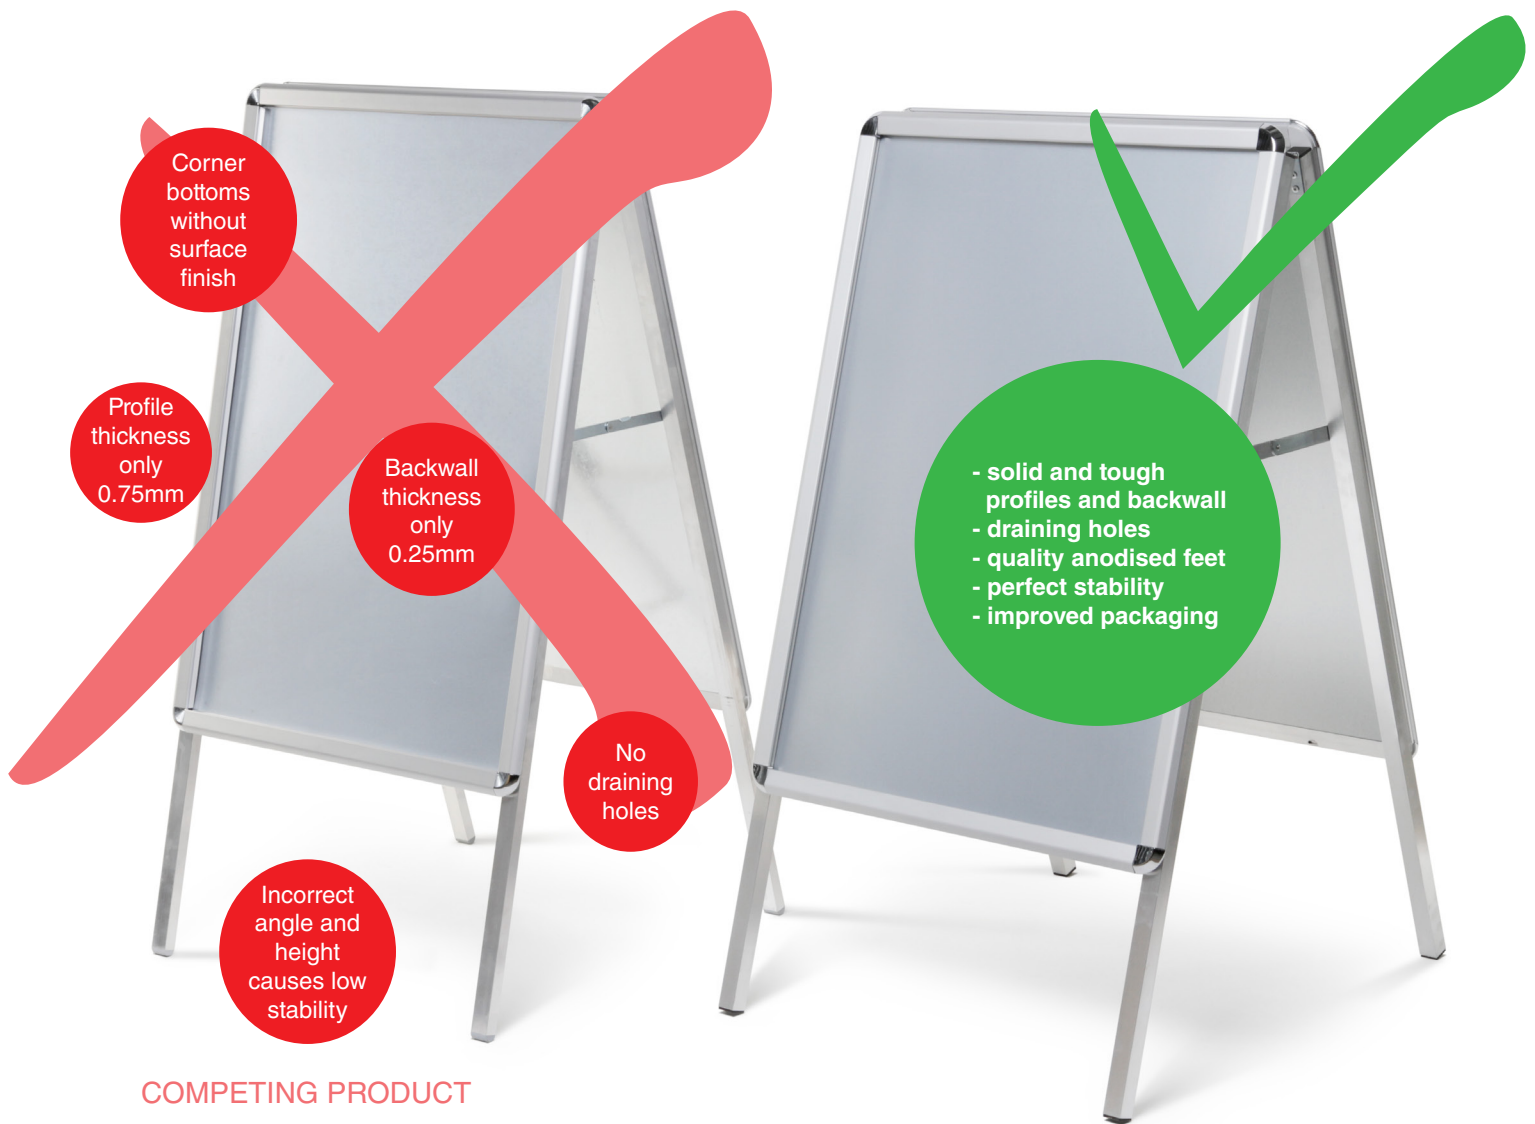

Better price does not mean better deal.

At the first sight you see two almost the same A-Boards.
Take a look a bit closer and see the difference.

Quality

Opening our 0.95mm wide profile works just great. You don't have to deal with undesirable profile twisting common with 0.75mm.

Solid and top quality 0.4mm metal backwall brings your A-Board long service life. You will see the difference also in stability compared to 0.25mm backwall.

The insufficient thickness of the backwall avoid deformations. With deformed backwall you risk injuries!

Bended strut due to everyday manipulation? This doesn't happen with our solid 2mm metal strut.

Usability

We produce all our outdoor A-Boards with the draining holes for better water drainage out of the A-Boards.

Stability

High quality materials brings also higher weight. Important is that for outdoor stands it is a benefit ensuring better stability. Moreover thanks to our improved 36° striding angle (in comparison to 28,5°) you will get a perfect and safe solution for your presentation.